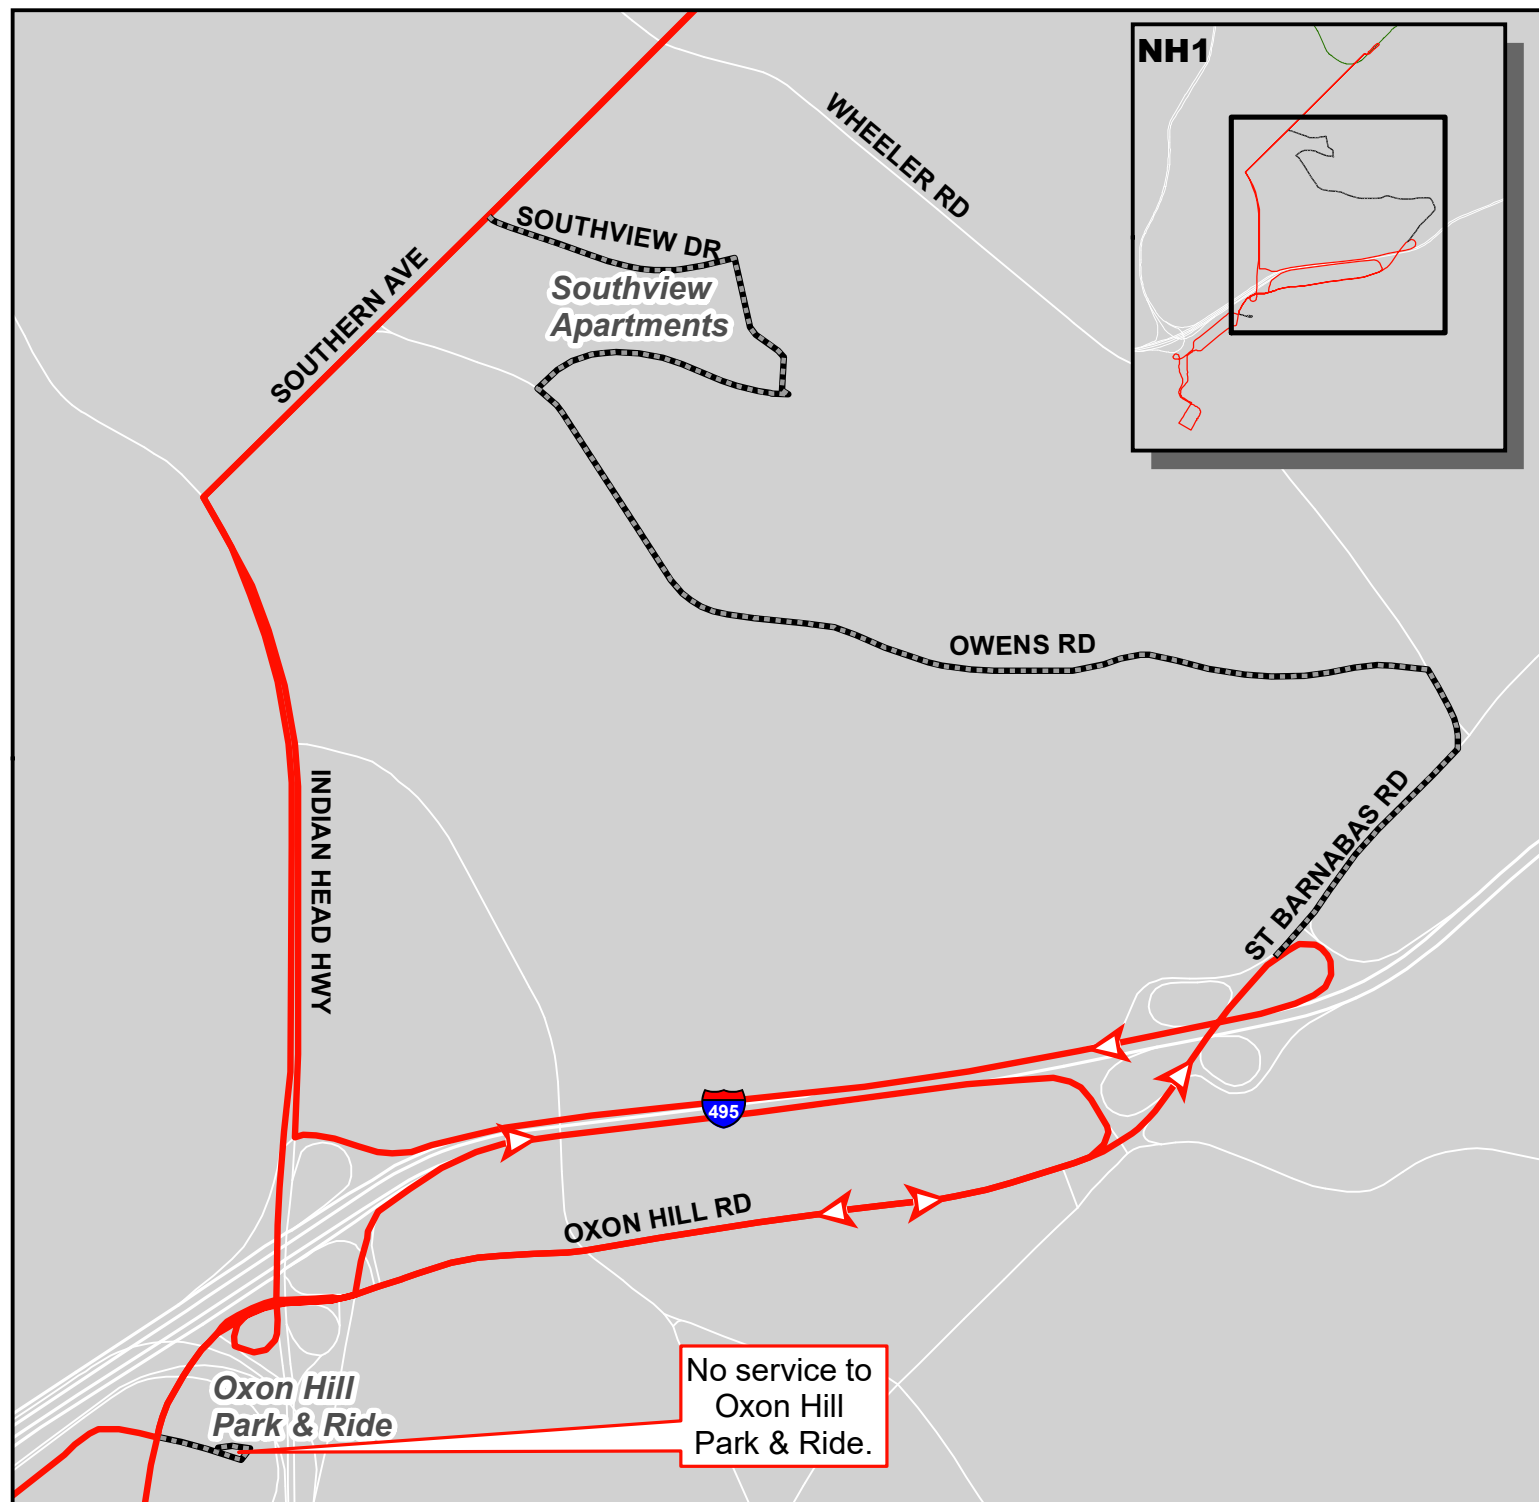

# Metrobus Snow Detour Map

**NH1**

National Harbor-Southern Ave Line

## Legend

-  Not Served During Snow
-  NH1 Snow Service
-  Roads

0 0.125 0.25 0.5 Miles

Winter 2023-2024

No service to Oxon Hill Park & Ride.